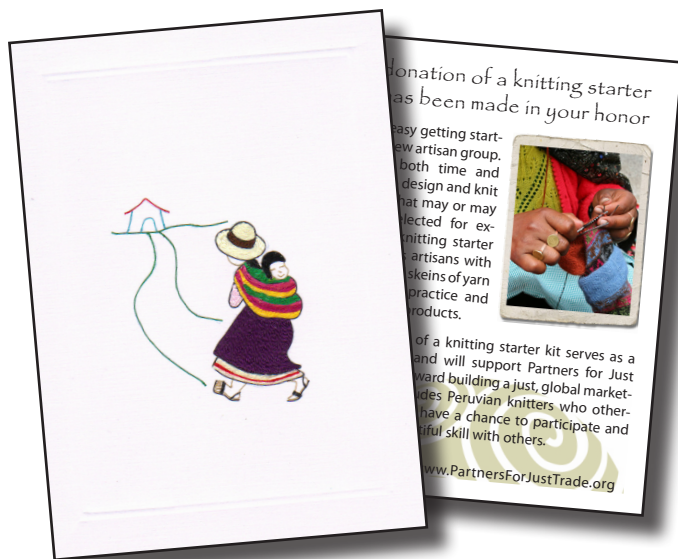

1. Choose which symbolic gift you'd like to give.

Knitting Starter Kit

2. Add it to your cart.

3. When you're done shopping, fill in the gift message.

Shipping Information

*Shipping Method: Standard shipping

[]

Submit Information Cancel and continue shopping

4. Your personal message goes in a card along with information about the donation.

Hand-made, Fair Trade card. Each card is unique and has a slightly different design. The card is made by former Peruvian political prisoners.

5. The card goes in the mail and your friend receives it. They're happy and so is the producer you're supporting.