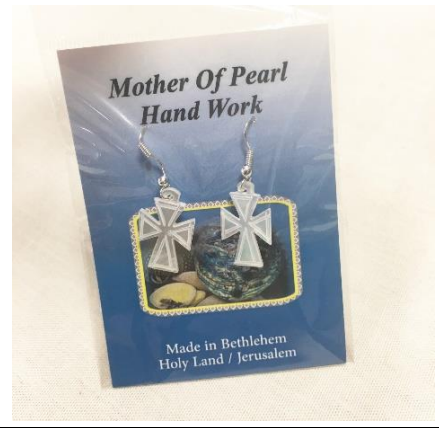

Jewelry: Olivewood, Silver, Mother of Pearl

Sales Description	Price	# On Hand	Order Quantity
PAL 1252 Purse, Jewelry Bags	6	8	
Pal 842 Mother of Pearl dove pin	6	31	
PAL M14 Olive wood doves w cord	3	2	
Pal M15 Olive wood dove pins	2	4	
Pal 334 Holding cross w chord large	8	6	
Pal 412 Necklace, Fancy grapevine cross, large	30	2	
Pal 420 Silver dove necklace	20	11	
Pal 421 Silver pomegranate w chain	30	5	
Pal 849 Olive wood dove pin w olive branch	5	2	
Pal 853 Shepherd Pin	8	3	
Pal 855 Donkey Pin	5	2	
Pal 856 Camel pin	3	6	
Pal 864 Mother of Pearl cross earrings	10	3	
PAL 865 Mother of Pearl dove earrings	10	5	
Pal 866 Mother of Pearl Jerusalem cross pin	8	22